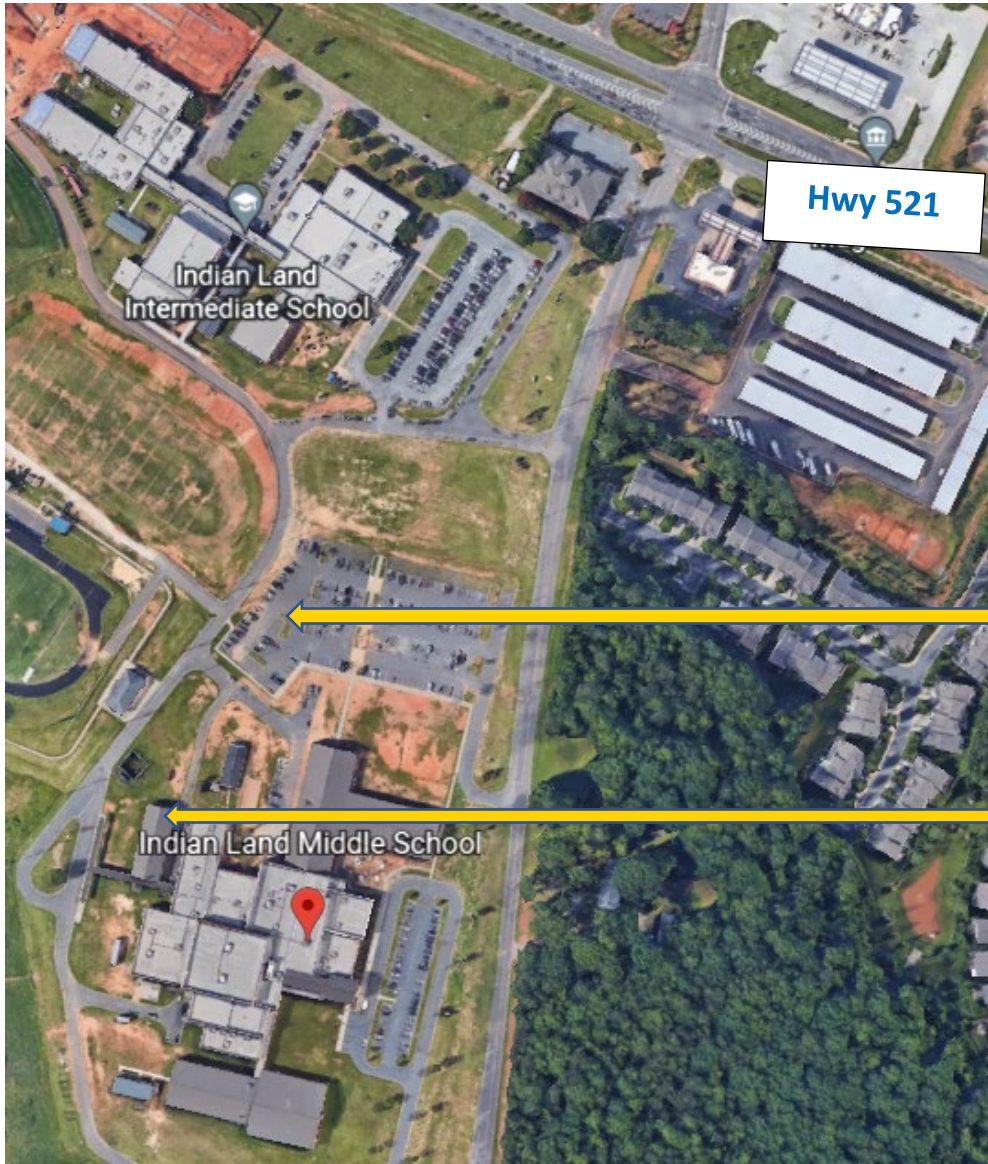

Indian Land Location

Site Location:

Indian Land Middle School

8063 River Road

Indian Land, SC 29707

Web address:

sc.edu/lancaster/indianland

Indian Land Location Parking

Indian Land Middle School