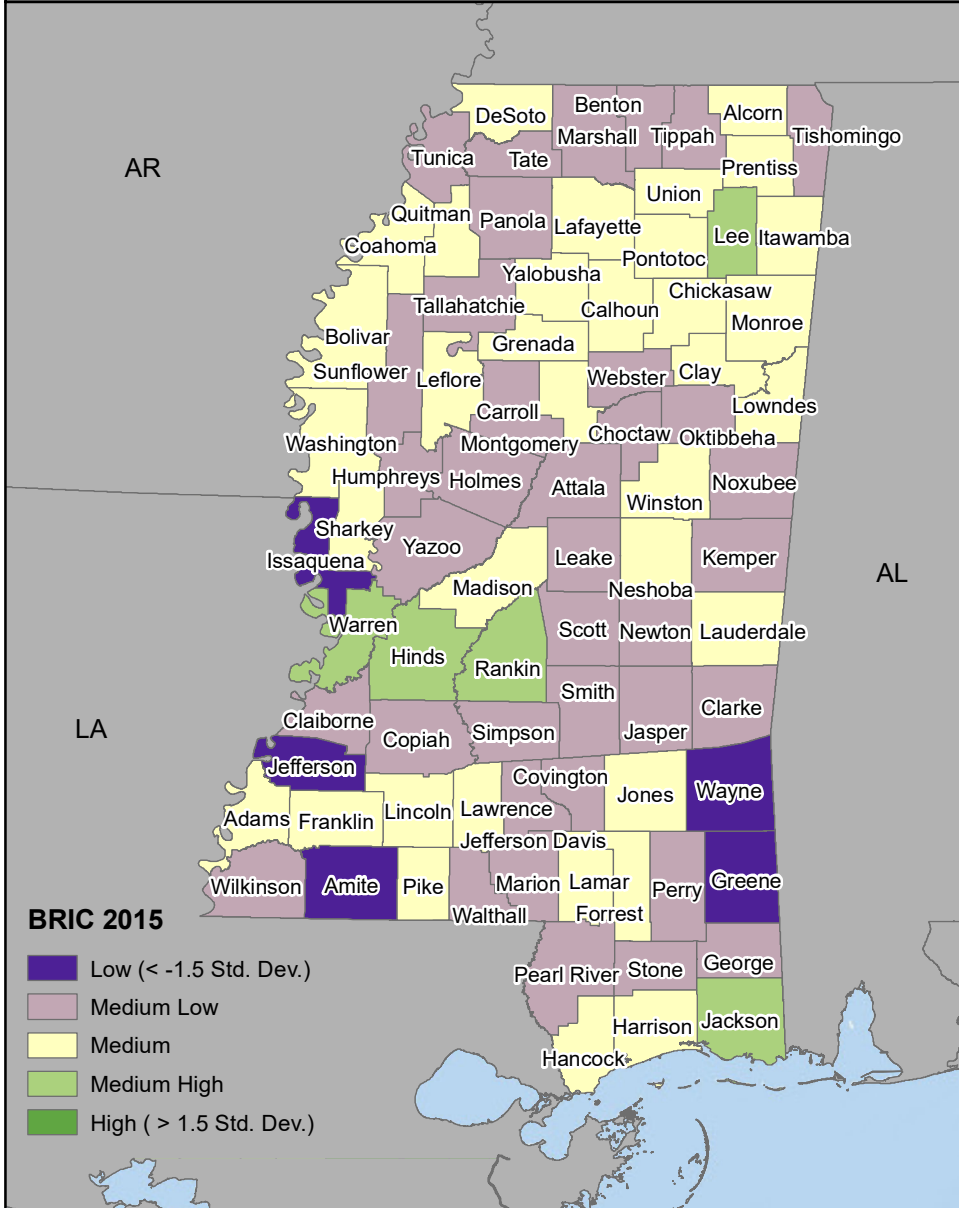

# Community Resilience State of Mississippi

County Comparison within the Nation

County Comparison within the State

**BRIC 2015**

- Low (< -1.5 Std. Dev.)
- Medium Low
- Medium
- Medium High
- High (> 1.5 Std. Dev.)