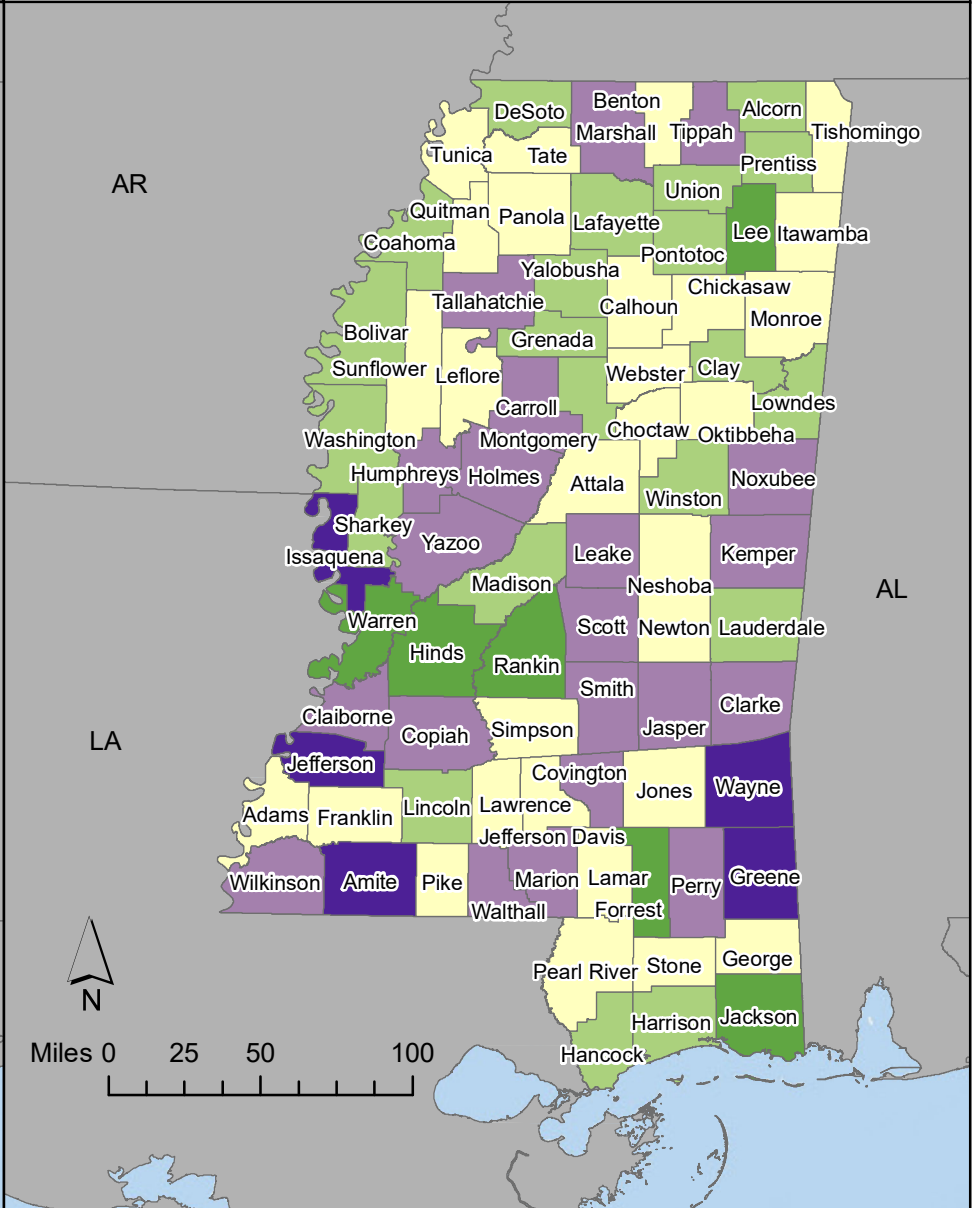

# Community Resilience State of Mississippi

County Comparison within the Nation

County Comparison within the State

**BRIC 2015**

- Low (< -1.5 Std. Dev.)
- Medium Low
- Medium
- Medium High
- High (> 1.5 Std. Dev.)