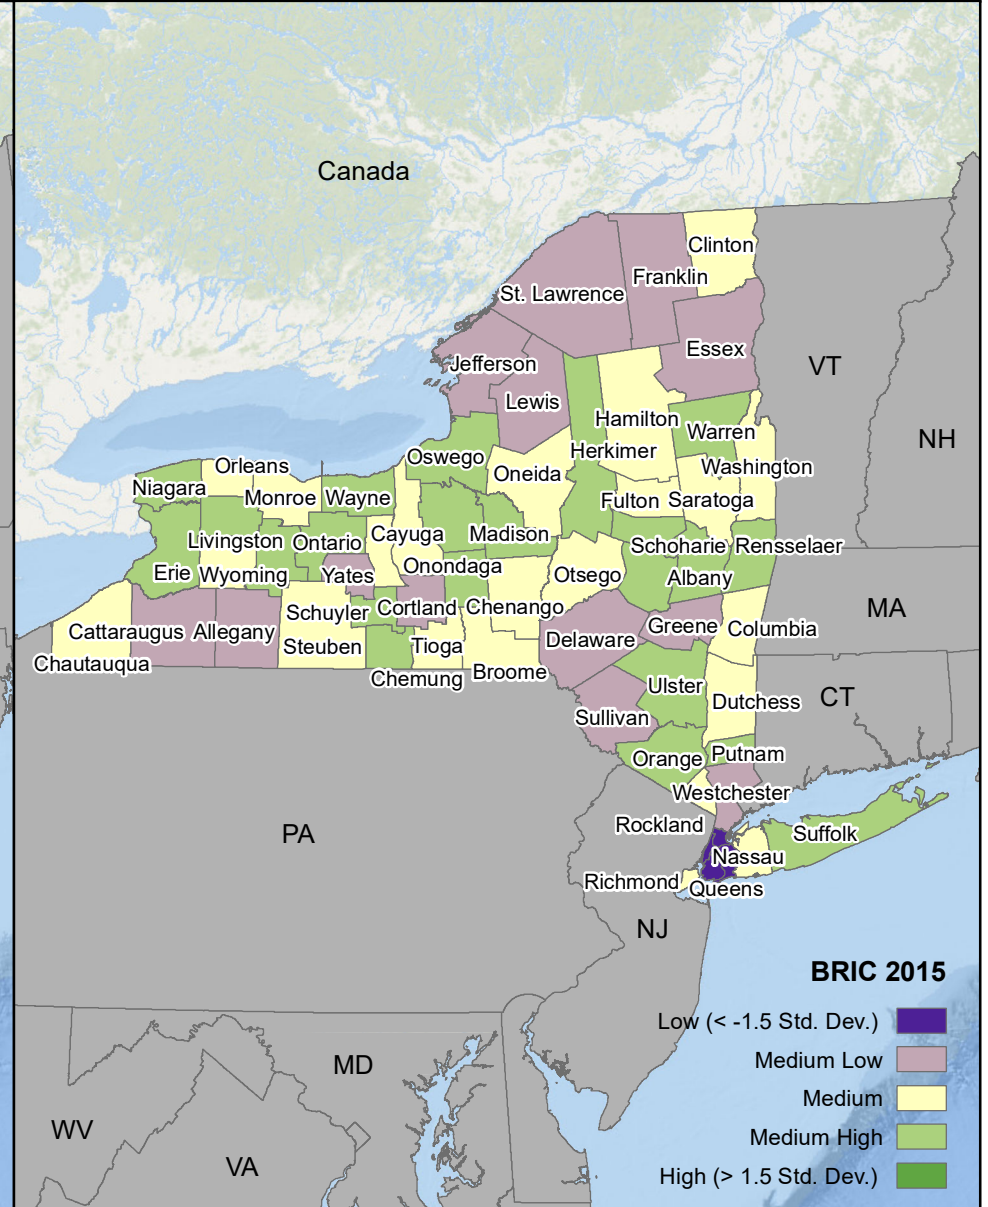

Community Resilience State of New York

County Comparison within the Nation

County Comparison within the State

BRIC 2015

- Low (< -1.5 Std. Dev.)
- Medium Low
- Medium
- Medium High
- High (> 1.5 Std. Dev.)