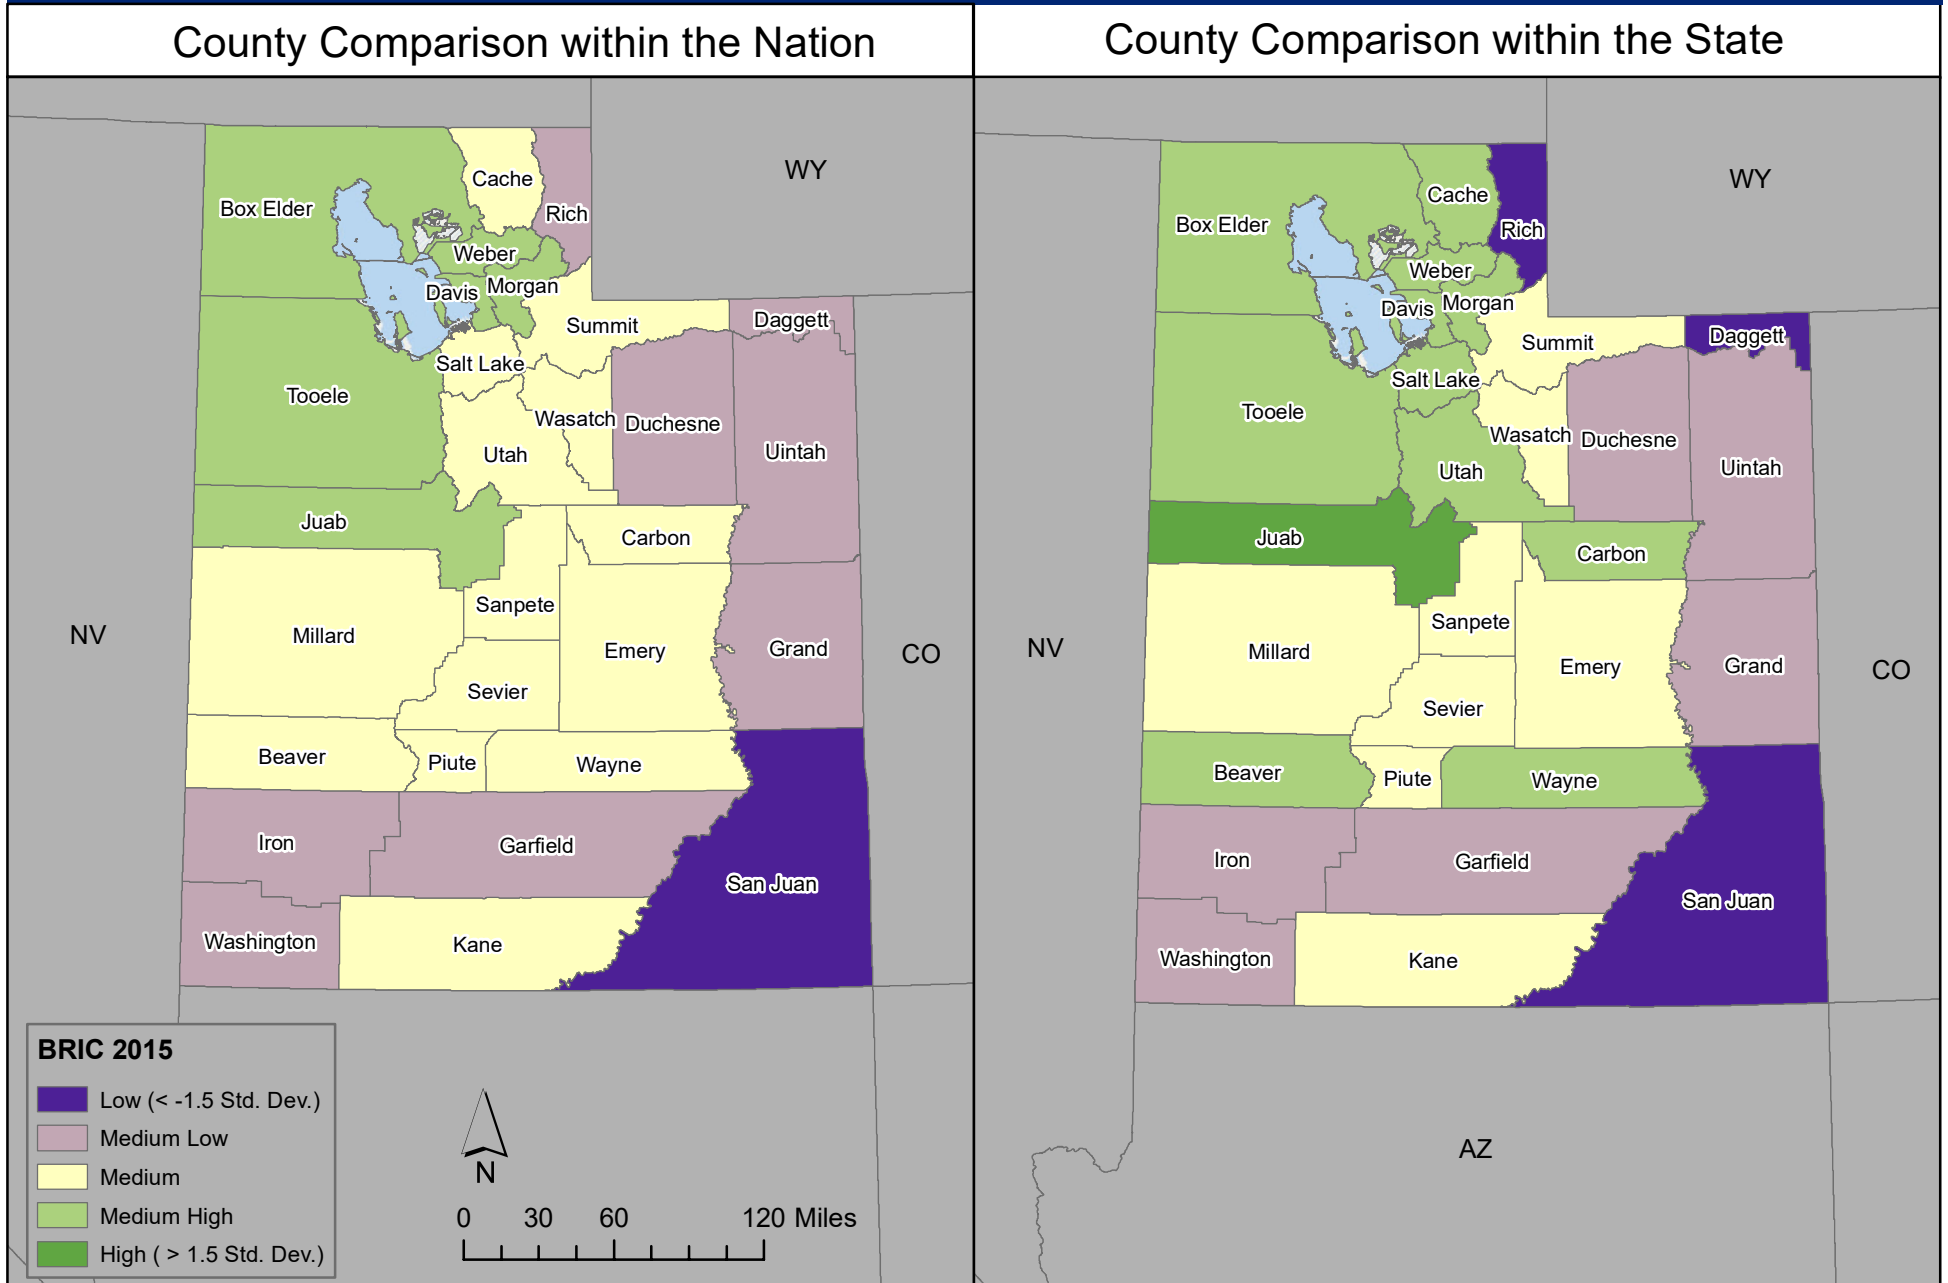

Community Resilience State of Utah

Baseline Resilience Indicators for Communities (BRIC) 2015