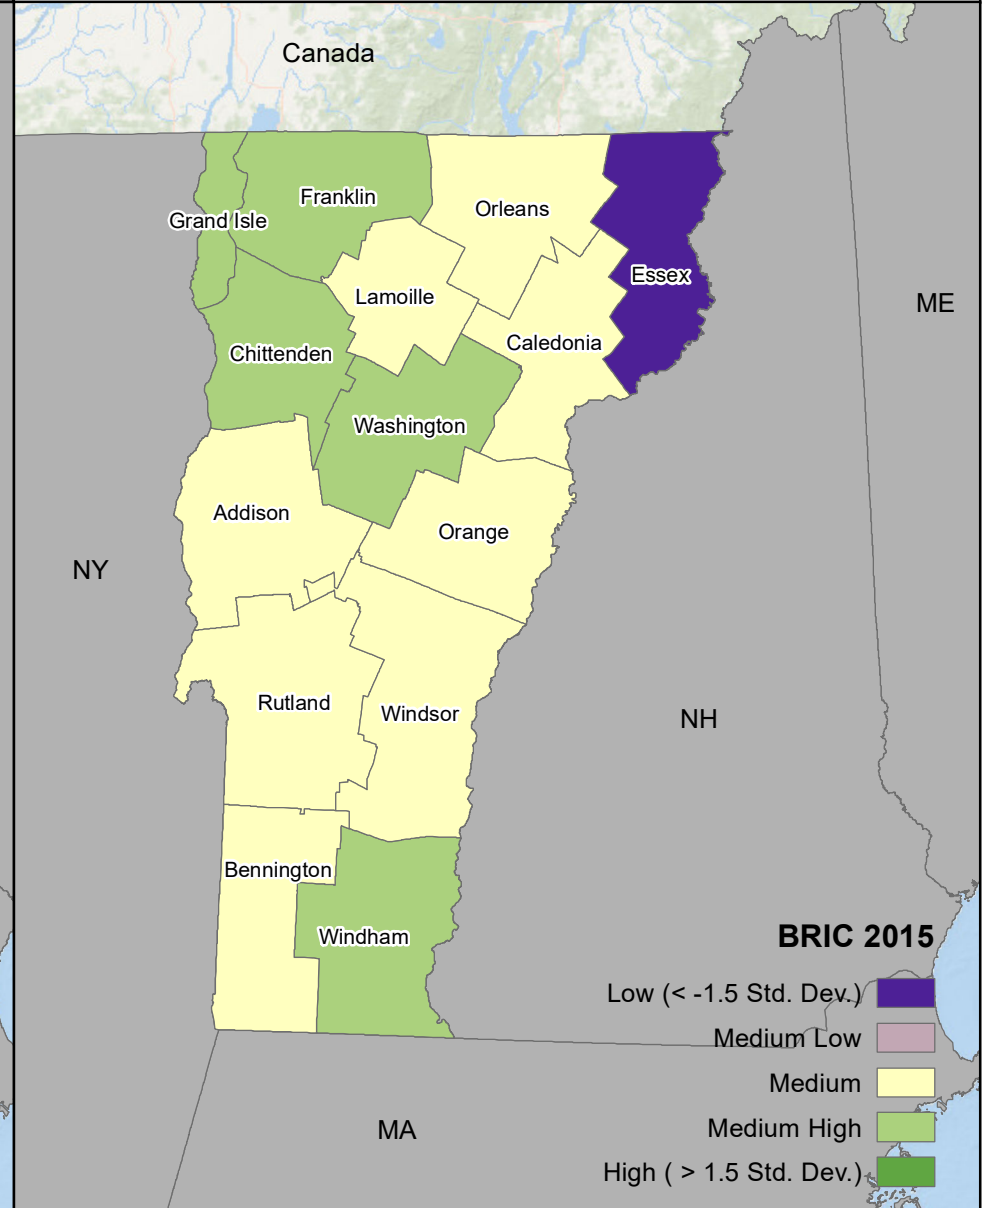

# Community Resilience State of Vermont

County Comparison within the Nation

County Comparison within the State

**BRIC 2015**

- Low (< -1.5 Std. Dev.)
- Medium Low
- Medium
- Medium High
- High (> 1.5 Std. Dev.)