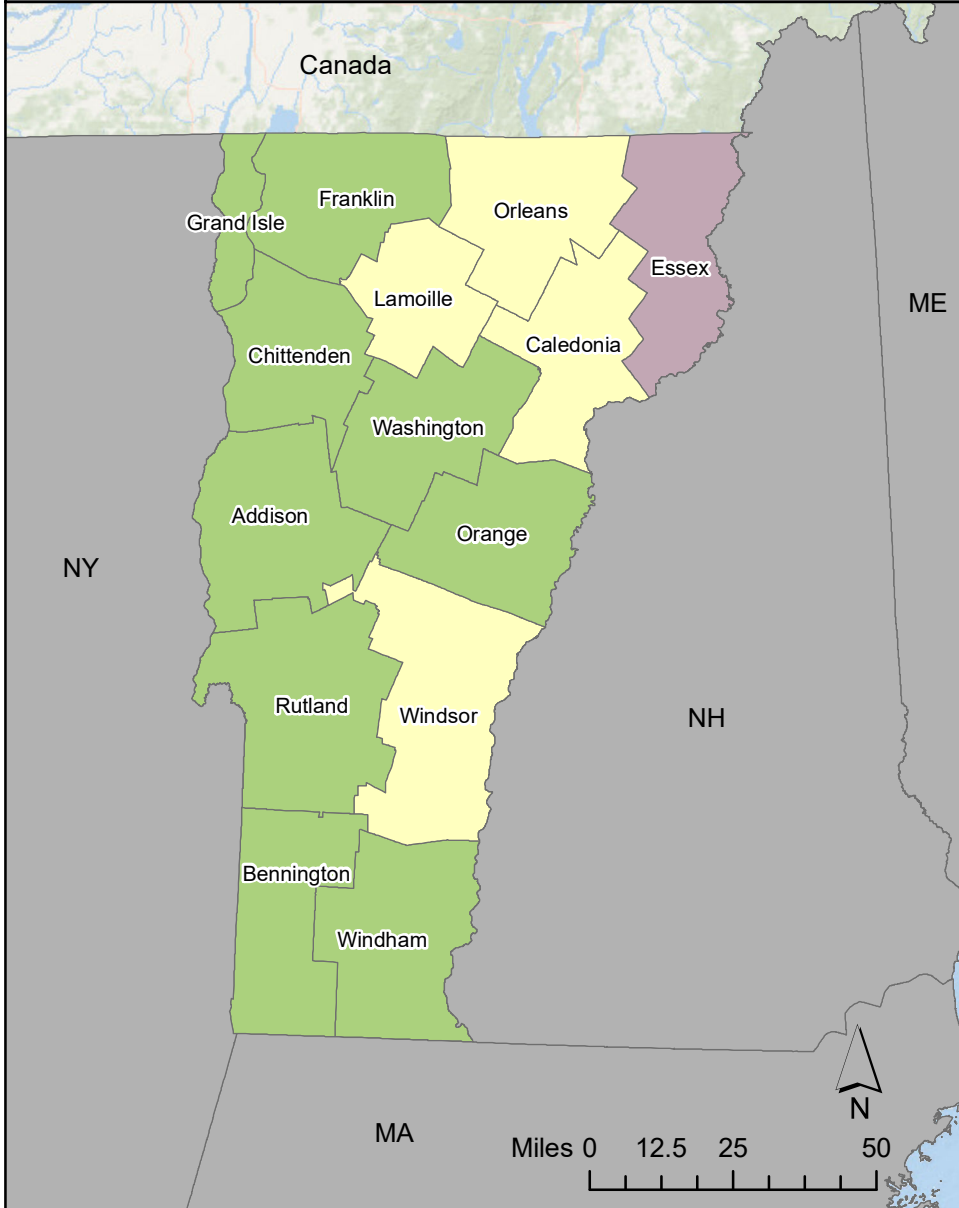

# Community Resilience State of Vermont

County Comparison within the Nation

County Comparison within the State

**BRIC 2015**

- Low (< -1.5 Std. Dev.)
- Medium Low
- Medium
- Medium High
- High (> 1.5 Std. Dev.)